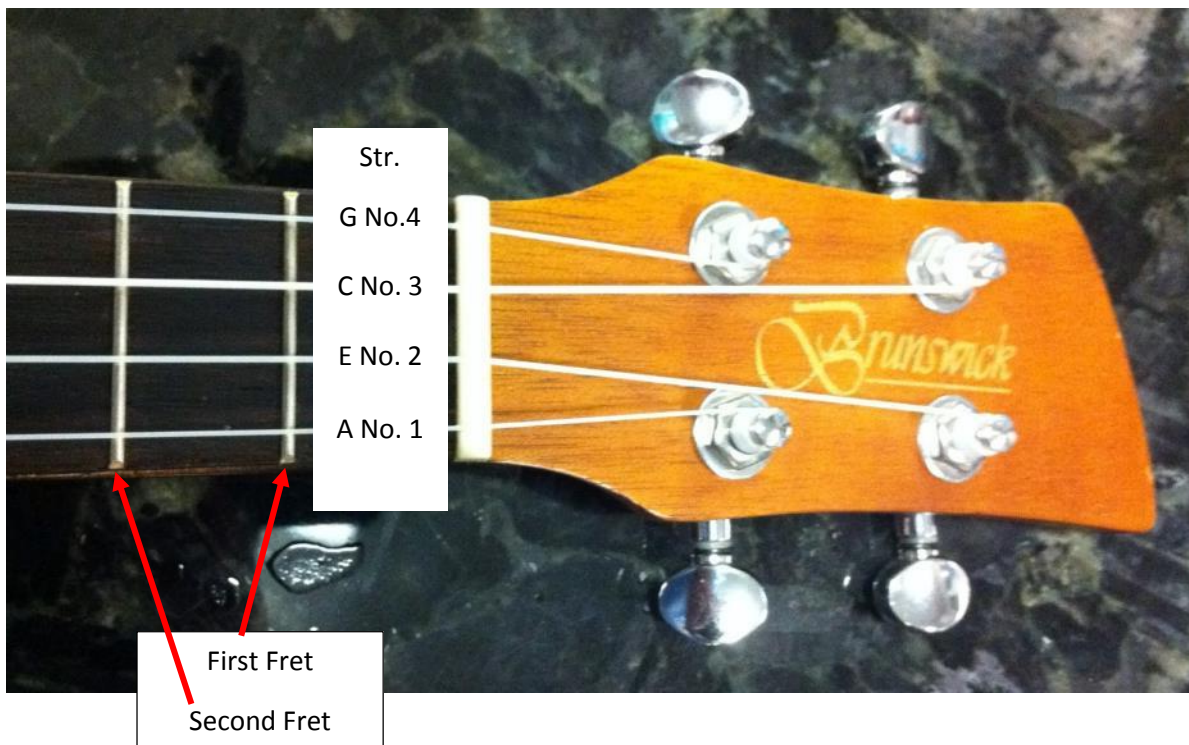

Getting to know your Ukulele

General view

Strings are tuned to G C E A

If you are using a Snark to tune your Ukulele, there is a YouTube clip that may help. Click or go to this link <https://www.youtube.com/watch?v=dEB1Qt0zIA>