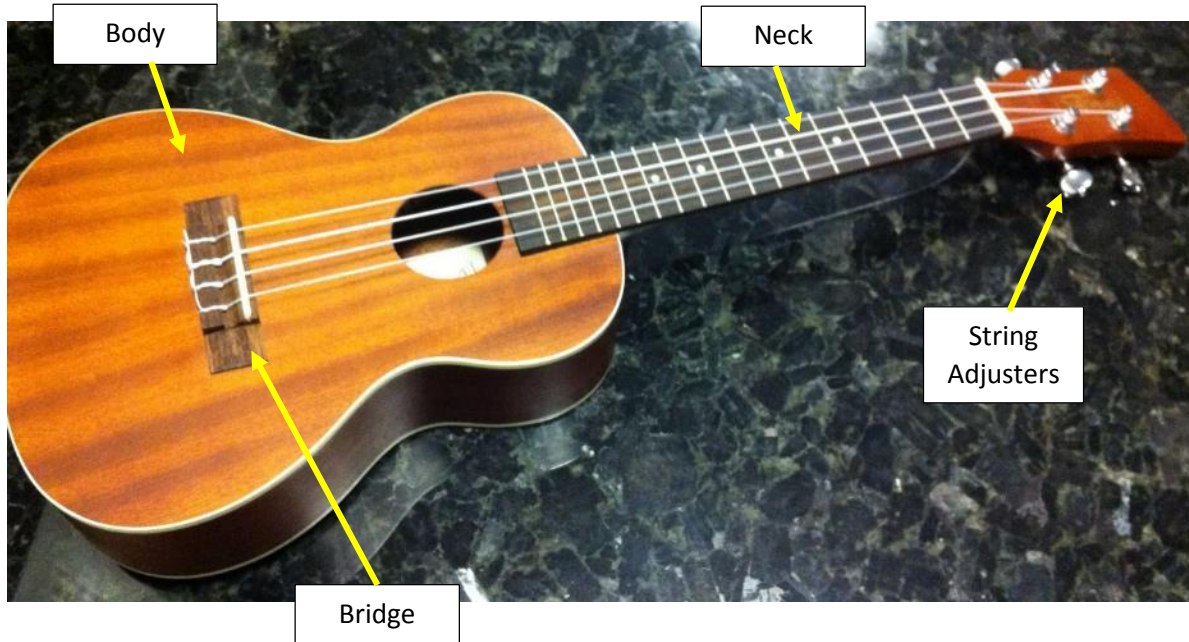

Getting to know your Ukulele

General view

Strings are tuned to G C E A

If you are using a Snark to tune your Ukulele, there is a YouTube clip that may help. Click or go to this link <https://www.youtube.com/watch?v=dEB1Qt0zIA>