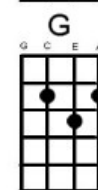

# You're The One That I Want Grease

Hear this song at: [http://www.youtube.com/watch?v=gyUWkQj0Q\\_U](http://www.youtube.com/watch?v=gyUWkQj0Q_U) (play along with capo at 1st fret)

From: Richard G's Ukulele Songbook [www.scorpex.net/Uke](http://www.scorpex.net/Uke)

[Am] I got chills they're multipliyin'  
And I'm [F] losin' con[C]trol  
Cause the [E7] power you're sup[Am]plyin'  
It's electrifyin'  
You better shape [C] up cause I [G] need a man  
[Am] And my heart is set on [F] you  
You better shape [C] up you better [G] understand  
[Am] To my heart I must be [F] true  
Nothing left nothing left for me to do  
**Chorus:** *You're the [C] one that I want*  
*You are the one I want ooh ooh [F] ooh honey*  
*The [C] one that I want*  
*You are the one I want ooh ooh [F] ooh honey*  
*The [C] one that I want*  
*You are the one I want ooh ooh [F] ooh*  
*The one I [G7] need oh yes indeed*  
[Am] If you're filled with affection  
You're too [F] shy to con[C]vey  
Medi[E7]tate my di[Am]rection feel your way  
I better shape [C] up cause you [G] need a man  
[Am] Who can keep me satis[F]fied  
I better shape [C] up if I'm [G] gonna prove  
[Am] That my faith is justi[F]fied  
Are you sure yes I'm sure down deep inside