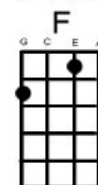

# You're The One That I Want Grease

Hear this song at: [http://www.youtube.com/watch?v=gyUWkQj0Q\\_U](http://www.youtube.com/watch?v=gyUWkQj0Q_U) (play along with capo at 1st fret)

From: Richard G's Ukulele Songbook [www.scorpex.net/Uke](http://www.scorpex.net/Uke)

[Am] I got chills they're multipliyin'  
And I'm [F] losin' con[C]trol  
Cause the [E7] power you're sup[Am]plyin'  
It's electrifyin'  
You better shape [C] up cause I [G] need a man  
[Am] And my heart is set on [F] you  
You better shape [C] up you better [G] understand  
[Am] To my heart I must be [F] true  
Nothing left nothing left for me to do  
**Chorus:** *You're the [C] one that I want*  
*You are the one I want ooh ooh [F] ooh honey*  
*The [C] one that I want*  
*You are the one I want ooh ooh [F] ooh honey*  
*The [C] one that I want*  
*You are the one I want ooh ooh [F] ooh*  
*The one I [G7] need oh yes indeed*  
[Am] If you're filled with affection  
You're too [F] shy to con[C]vey  
Medi[E7]tate my di[Am]rection feel your way  
I better shape [C] up cause you [G] need a man  
[Am] Who can keep me satis[F]fied  
I better shape [C] up if I'm [G] gonna prove  
[Am] That my faith is justi[F]fied  
Are you sure yes I'm sure down deep inside