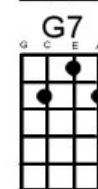

# You're The One That I Want Grease

Hear this song at: [http://www.youtube.com/watch?v=gyUWkQj0Q\\_U](http://www.youtube.com/watch?v=gyUWkQj0Q_U) (play along with capo at 1st fret)

From: Richard G's Ukulele Songbook [www.scorpex.net/Uke](http://www.scorpex.net/Uke)

[Am] I got chills they're multipliyin'  
And I'm [F] losin' con[C]trol  
Cause the [E7] power you're sup[Am]plyin'  
It's electrifyin'  
You better shape [C] up cause I [G] need a man  
[Am] And my heart is set on [F] you  
You better shape [C] up you better [G] understand  
[Am] To my heart I must be [F] true  
Nothing left nothing left for me to do  
**Chorus:** *You're the [C] one that I want*  
*You are the one I want ooh ooh [F] ooh honey*  
*The [C] one that I want*  
*You are the one I want ooh ooh [F] ooh honey*  
*The [C] one that I want*  
*You are the one I want ooh ooh [F] ooh*  
*The one I [G7] need oh yes indeed*  
[Am] If you're filled with affection  
You're too [F] shy to con[C]vey  
Medi[E7]tate my di[Am]rection feel your way  
I better shape [C] up cause you [G] need a man  
[Am] Who can keep me satis[F]fied  
I better shape [C] up if I'm [G] gonna prove  
[Am] That my faith is justi[F]fied  
Are you sure yes I'm sure down deep inside