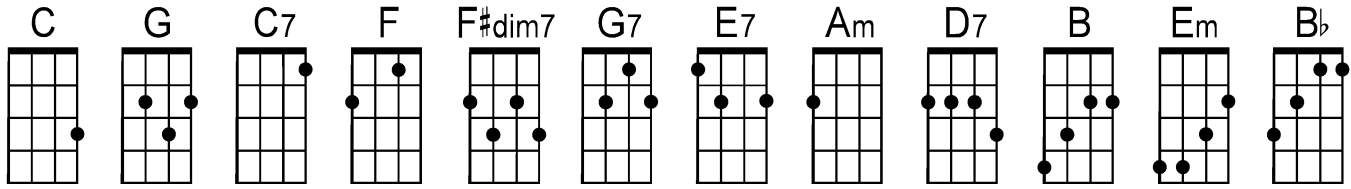

You've got a Friend in Me

by Randy Newman

Intro: C, C7, F, (F#dim7), C, G7, C, B, Bb, B, C, B, Bb, B

C G C C7 F (F#dim7) C C7
You've got a friend in me. You've got a friend in me
F C E7 Am F C E7 Am
When the road looks rough ahead, and you're miles and miles from your nice warm bed.
F C E7 Am
You just remember what your old pal said
D7 G C A7 D7 G C
Boy, you've got a friend in me, yeah. You've got a friend in me.

Instrumental: C7, F, (F#dim7), C, G7, C

C G C C7 F (F#dim7) C C7
You've got a friend in me. You've got a friend in me
F C E7 Am
You've got your troubles, and I got them too
F C E7 Am
There isn't anything I wouldn't do for you.
F C E7 Am
We stick together, we can see it through
D7 G C A7 D7 G C
'Cause you've got a friend in me. You've got a friend in me.

F B
Some other folks might be a little bit smarter than I am
C B C
Bigger and stronger too, maybe.
B C D B
But none of them will ever love you
Em A Dm G
The way I do. It's me and you, boy.

C G C C7 F (F#dim7) C C7
And as the years go by, our friendship will never die
F (F#dim7) C Em Am
You're gonna see it's our des---ti-----ny.

D7 G C A7 D7 G C A7 D7 G C
You've got a friend in me. You've got a friend in me. You've got a friend in me.

Outtro: C, C7, F, (F#dim7), C, G7, C